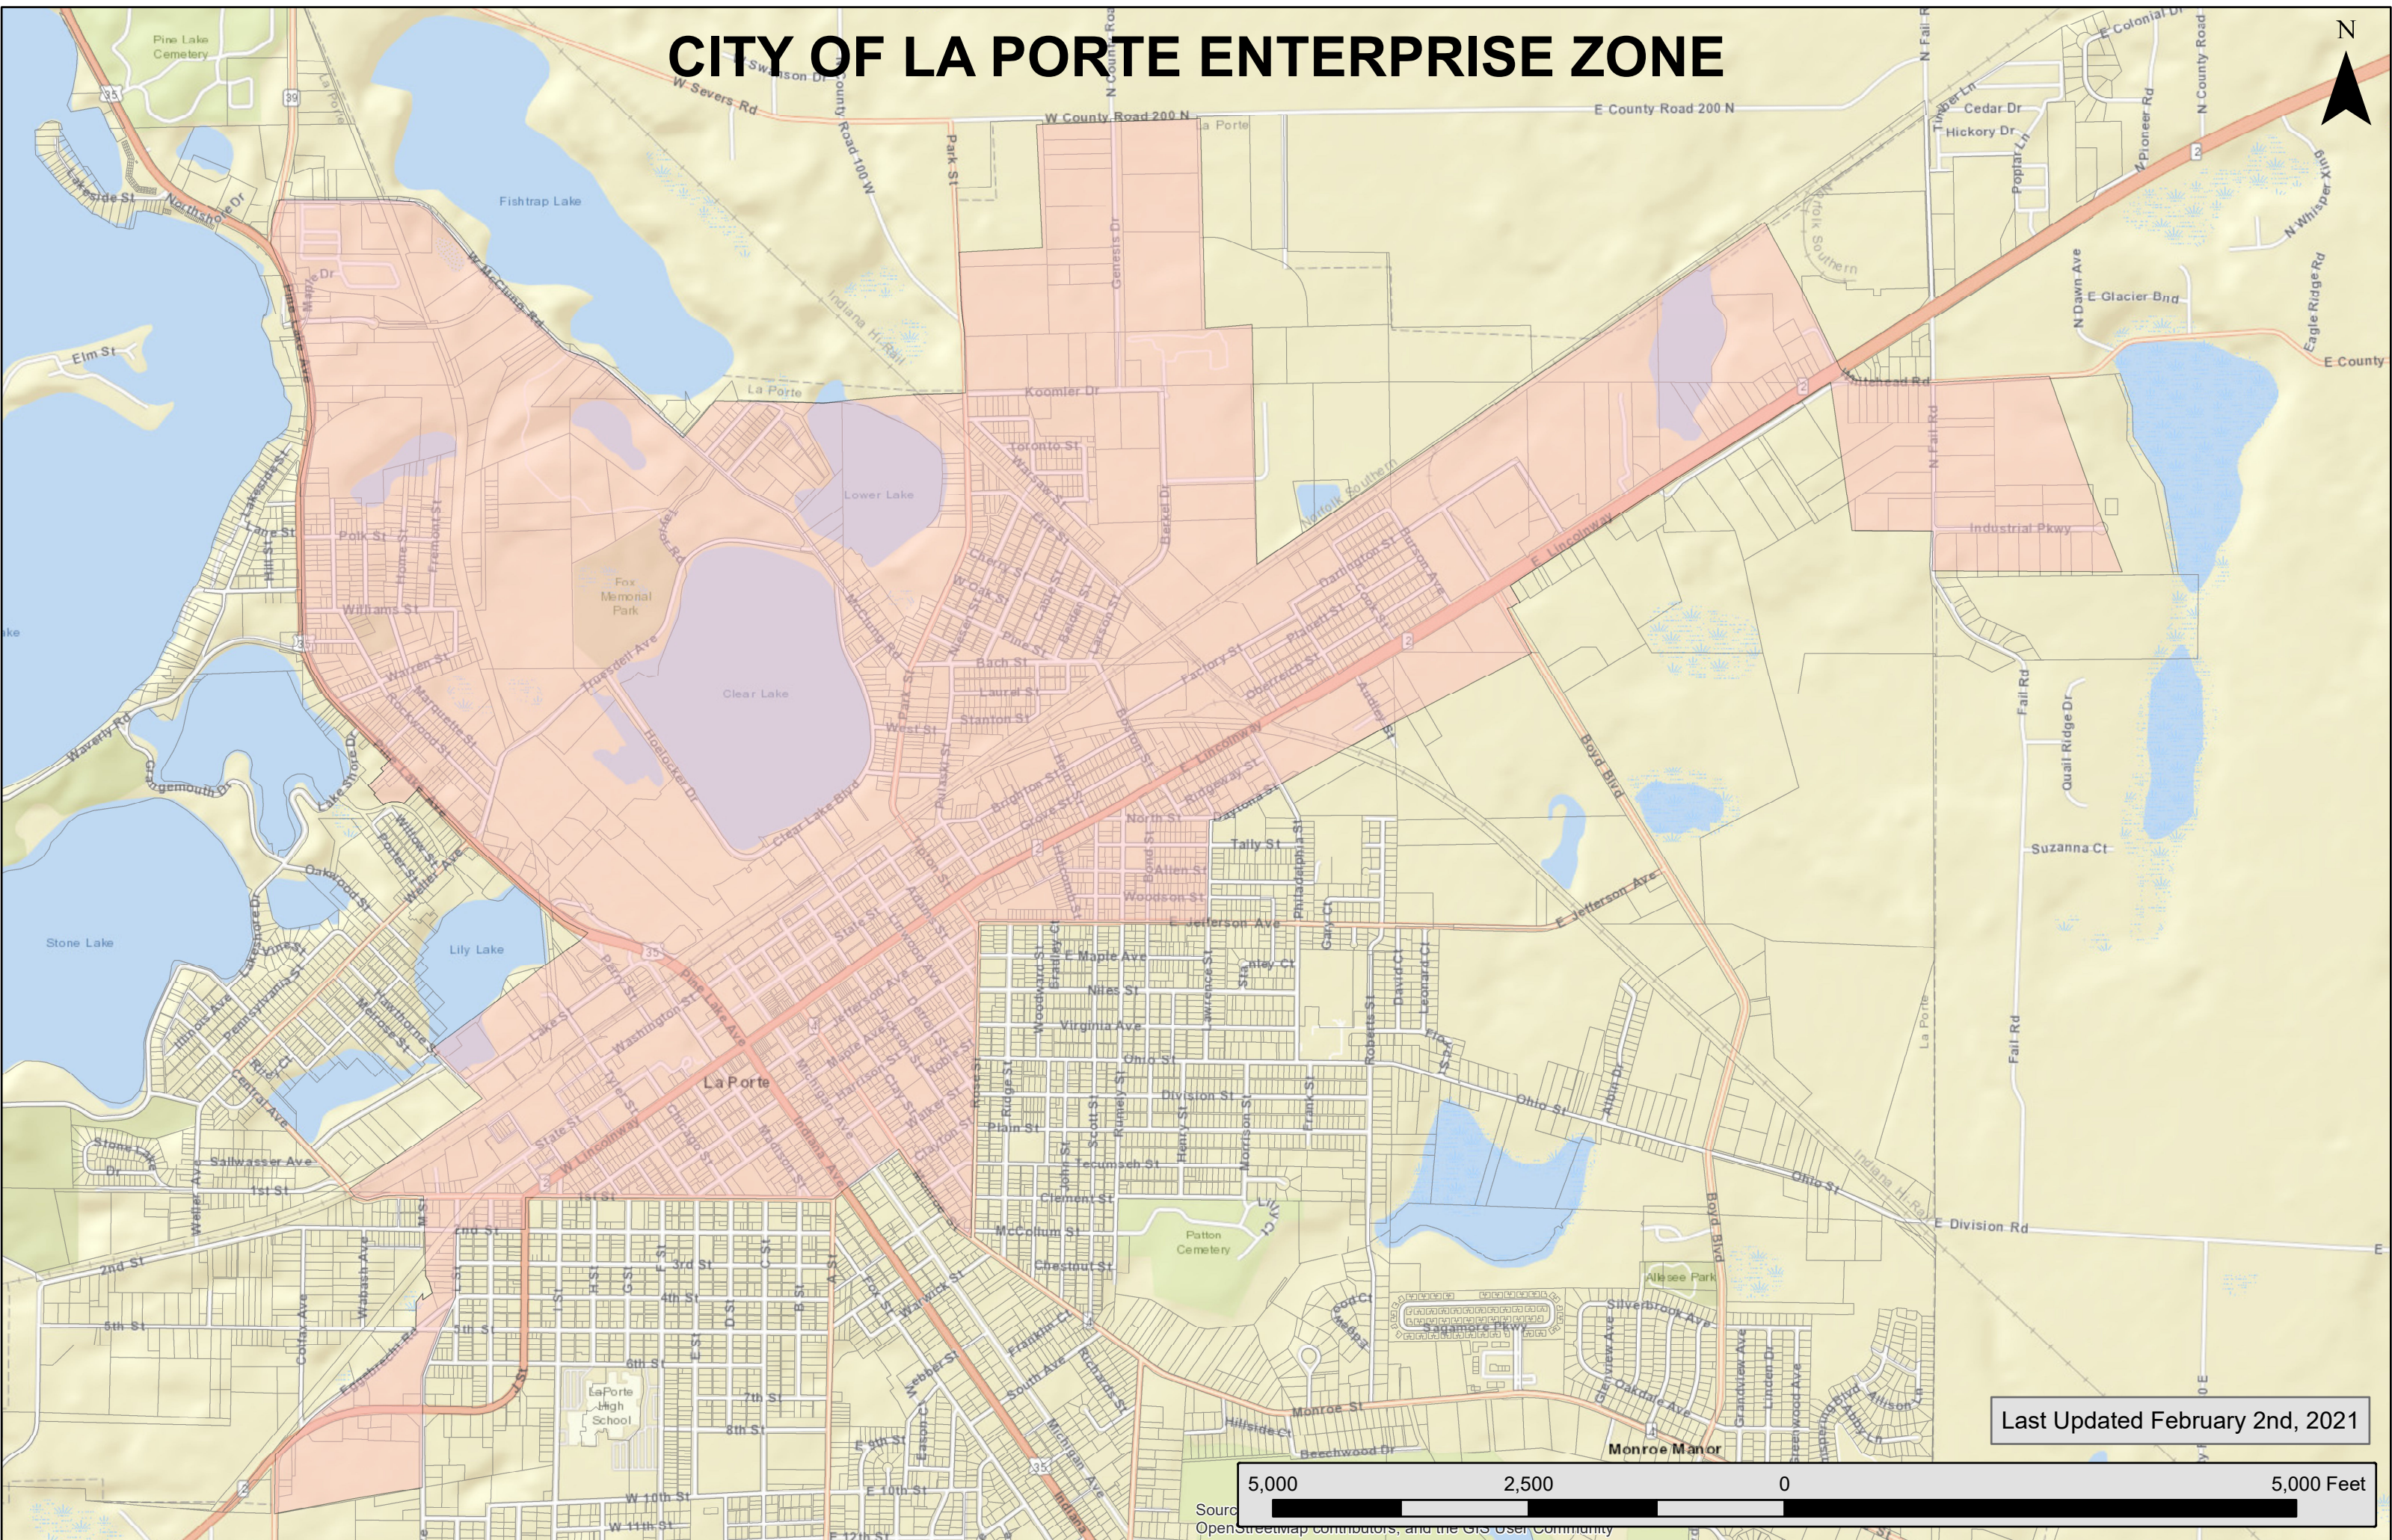

CITY OF LA PORTE ENTERPRISE ZONE

Last Updated February 2nd, 2021

Source: OpenStreetMap contributors, and the GIS User Community